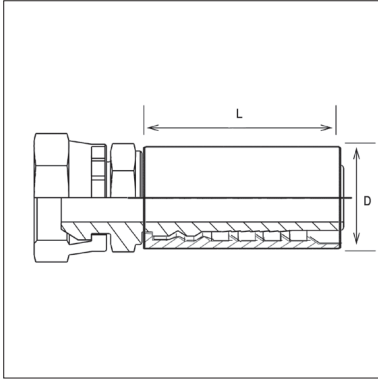

FERRULES

ORIGIN: N/A

IF13

INTERLOCK FERRULES

Product Code	To Suit Hose	Hose Bore			Dimension (mm)	
		DN	Inch	Size	L	Ø D
IF13-12I	C35, C42, 100 CS5	20	3/4"	12	60	38
IF13-16I	C35, C42, 100 CS5	25	1"	16	74.5	46
IF13-20I	C35, C42, 100 CS5	32	1.1/4"	20	88	60
IF13-24I	C35, C42, 100 CS5	38	1.1/2"	24	94	67
IF13-32I	C35, C42, 100 CS5	50	2"	32	99	84.5